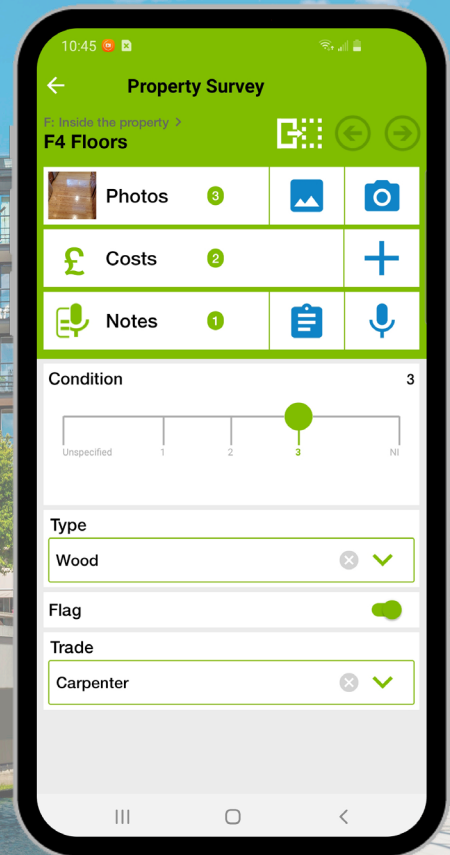

surveyor

Digital surveys for
the commercial and
residential surveyor

Digital surveys for the commercial or residential surveyor

Imfuna Surveyor embraces the core skills of the inspection process, utilises the power of mobile devices and the cloud, and produces professional reports with ease. Delivers a completely transformed approach to surveys, with a faster, simpler and more cost effective approach.